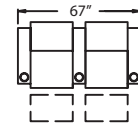

**STANDARD SEATING LAYOUT**

**Plus SEATING LAYOUT**

ONYX

MERLOT

BROWN

## Features

- Space Saver design, reclines just inches away from the wall.
- Leather Match, combines 100% genuine top grain leather and matching vinyl for value and comfort.
- Three standard leather color options: Onyx, Brown and Merlot.
- Seats are 25" wide to satisfy every user.