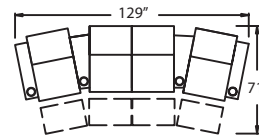

**STANDARD SEATING LAYOUT**

**Plus SEATING LAYOUT**

ONYX

MERLOT

BROWN

## Features

- Space Saver design, reclines just inches away from the wall.
- Leather Match, combines 100% genuine top grain leather and matching vinyl for value and comfort.
- Three standard leather color options: Onyx, Brown and Merlot.
- Seats are 25" wide to satisfy every user.