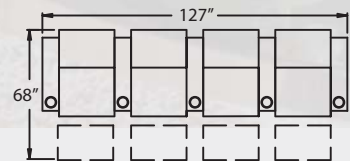

**STANDARD SEATING LAYOUT**

**Plus SEATING LAYOUT**

ONYX

MERLOT

BROWN

## Features

- Space Saver design, reclines just inches away from the wall.
- Leather Match, combines 100% genuine top grain leather and matching vinyl for value and comfort.
- Three standard leather color options: Onyx, Brown and Merlot.
- Seats are 25" wide to satisfy every user.