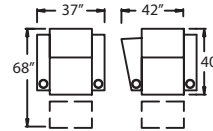

**STANDARD SEATING LAYOUT**

**Plus SEATING LAYOUT**

ONYX

MERLOT

BROWN

## Features

- Space Saver design, reclines just inches away from the wall.
- Leather Match, combines 100% genuine top grain leather and matching vinyl for value and comfort.
- Three standard leather color options: Onyx, Brown and Merlot.
- Seats are 25" wide to satisfy every user.