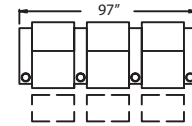

**STANDARD SEATING LAYOUT**

**Plus SEATING LAYOUT**

ONYX

MERLOT

BROWN

## Features

- Space Saver design, reclines just inches away from the wall.
- Leather Match, combines 100% genuine top grain leather and matching vinyl for value and comfort.
- Three standard leather color options: Onyx, Brown and Merlot.
- Seats are 25" wide to satisfy every user.