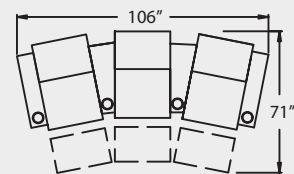

**STANDARD SEATING LAYOUT**

**Plus SEATING LAYOUT**

ONYX

MERLOT

BROWN

## Features

- Space Saver design, reclines just inches away from the wall.
- Leather Match, combines 100% genuine top grain leather and matching vinyl for value and comfort.
- Three standard leather color options: Onyx, Brown and Merlot.
- Seats are 25" wide to satisfy every user.