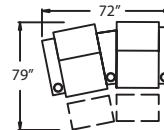

**STANDARD SEATING LAYOUT**

**Plus SEATING LAYOUT**

ONYX

MERLOT

BROWN

## Features

- Space Saver design, reclines just inches away from the wall.
- Leather Match, combines 100% genuine top grain leather and matching vinyl for value and comfort.
- Three standard leather color options: Onyx, Brown and Merlot.
- Seats are 25" wide to satisfy every user.