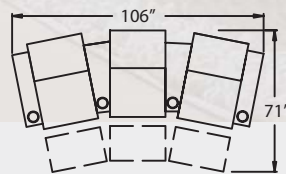

**STANDARD SEATING LAYOUT**

**Plus SEATING LAYOUT**

ONYX

MERLOT

BROWN

## Features

- Space Saver design, reclines just inches away from the wall.
- Leather Match, combines 100% genuine top grain leather and matching vinyl for value and comfort.
- Three standard leather color options: Onyx, Brown and Merlot.
- Seats are 25" wide to satisfy every user.