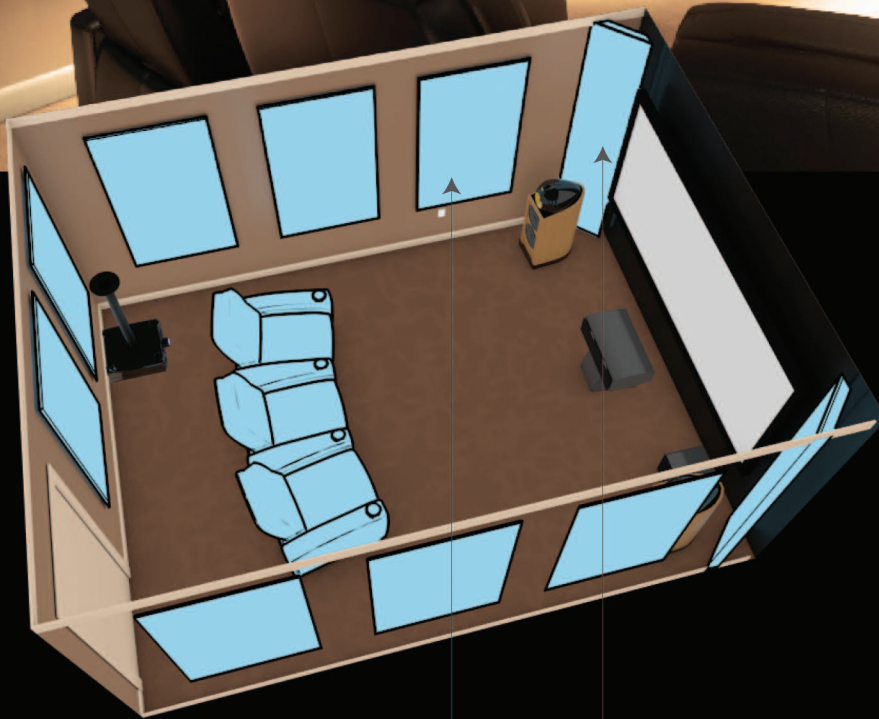

Sundance Theater

The Indie Sundance design is the big brother to our Tribeca Theater style. The Sundance incorporates additional acoustical columns which further smooth out high bass frequencies to improve performance. The Sundance also provides a full front wall acoustical treatment set that enhances and provides a deep front stage presence and improves center channel articulation. We also allow for upgraded fabric options for the Sundance Theater design.

Includes

- Theater Seating (3)
- Acoustic Wall Panels (8)
- Theatrical Columns (4)
- Acoustic Screen-wall Panels
- BassTraps (2)

Sundance Plus

Includes

- Acoustic Wall Panels (11)
- BassTraps (2)
- Acoustic Screen-wall Panels
- Theatrical Columns (4)
- Theater Seating (7)

Optional

- NightLights™
Fiber Optic Ceiling

Tribeca Theater

For years now, CDGi has been designing and integrating some of the finest home theaters in the world. In fact, two of the 2010 HGTV Top 10 Theaters were CDGi Theaters. Our engineering team has developed the *Indie* line of theaters to provide an acoustically effective theater at an affordable price. These theaters provide clean lines and flexible design options to bring a real theater experience into your home. All you'll need to add is the family, friends and the popcorn.