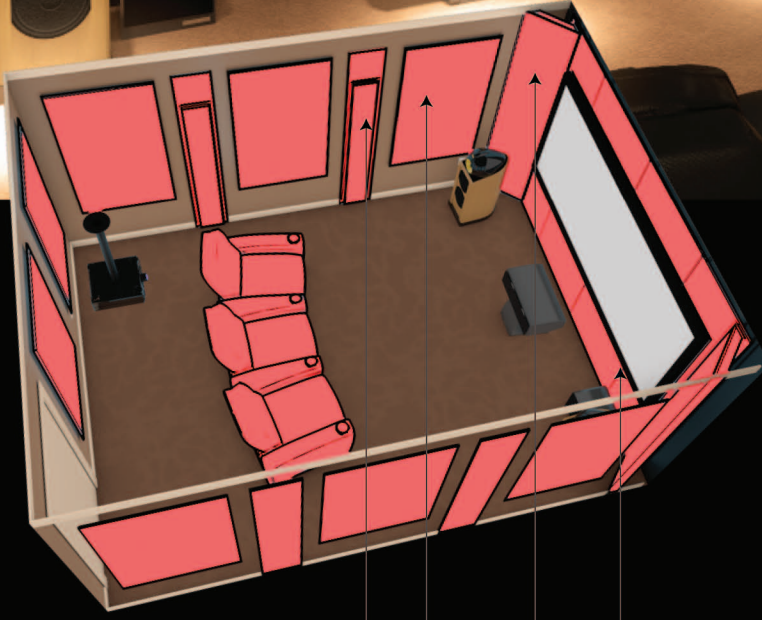

Sundance Theater

The Indie Sundance design is the big brother to our Tribeca Theater style. The Sundance incorporates additional acoustical columns which further smooth out high bass frequencies to improve performance. The Sundance also provides a full front wall acoustical treatment set that enhances and provides a deep front stage presence and improves center channel articulation. We also allow for upgraded fabric options for the Sundance Theater design.

Includes

- Theater Seating (3)
- Acoustic Wall Panels (8)
- Theatrical Columns (4)
- Acoustic Screen-wall Panels
- BassTraps (2)

Sundance Plus

Includes

- Acoustic Wall Panels (11)
- BassTraps (2)
- Acoustic Screen-wall Panels
- Theatrical Columns (4)
- Theater Seating (7)

Optional

- NightLights™
Fiber Optic Ceiling

Tribeca Theater

For years now, CDGi has been designing and integrating some of the finest home theaters in the world. In fact, two of the 2010 HGTV Top 10 Theaters were CDGi Theaters. Our engineering team has developed the *Indie* line of theaters to provide an acoustically effective theater at an affordable price. These theaters provide clean lines and flexible design options to bring a real theater experience into your home. All you'll need to add is the family, friends and the popcorn.